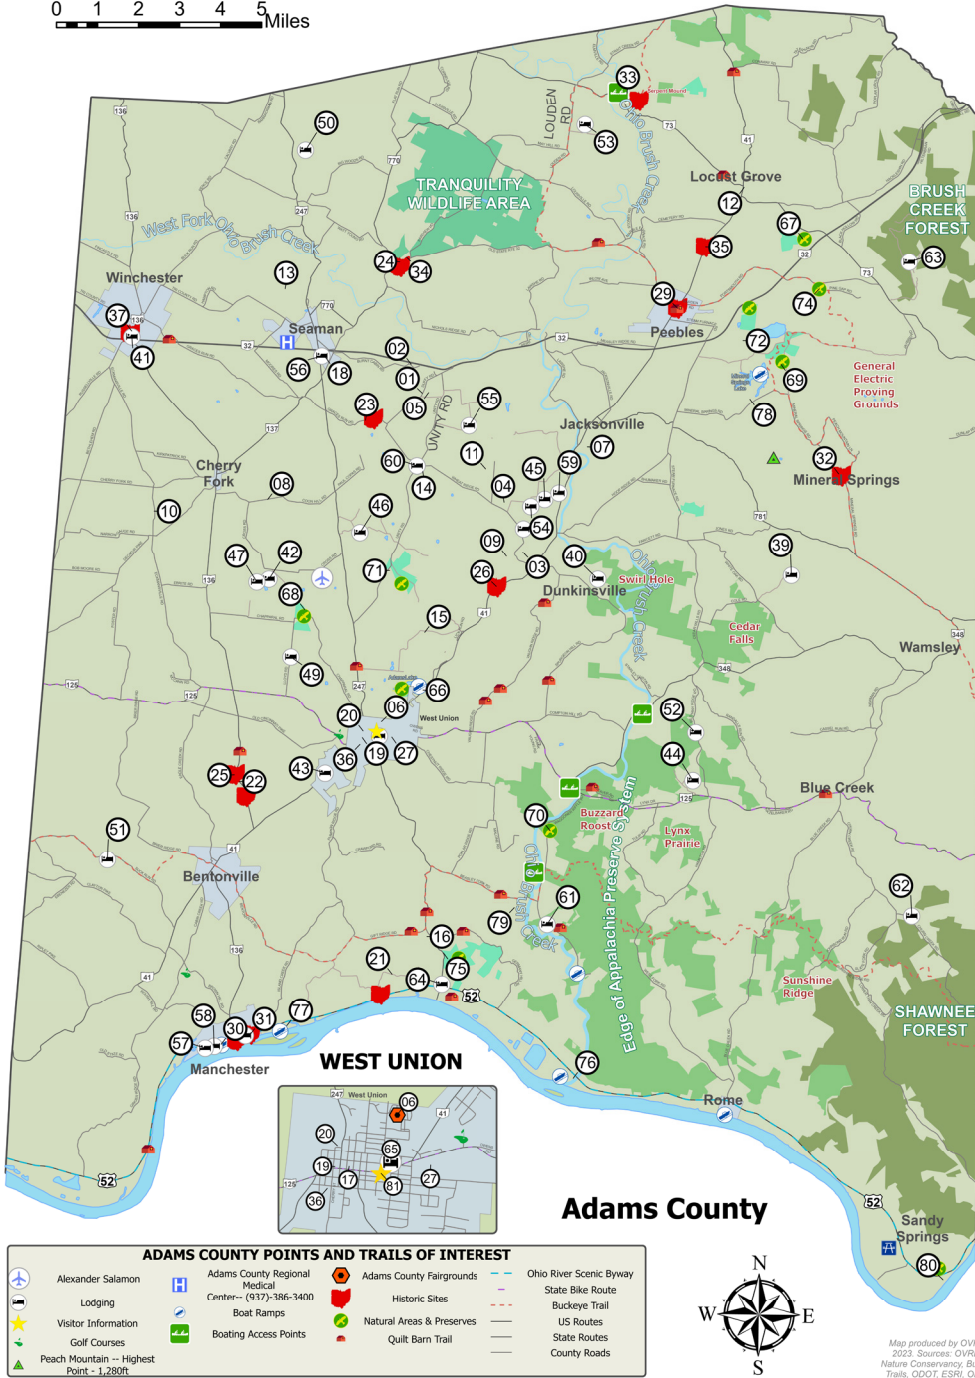

ADAMS COUNTY

0 1 2 3 4 5 Miles

ADAMS COUNTY POINTS AND TRAILS OF INTEREST

Alexander Salamon	Adams County Regional Medical Center - (937)-386-3400	Adams County Fairgrounds	Ohio River Scenic Byway
Lodging	Boat Ramps	Historic Sites	State Bike Route
Visitor Information	Boating Access Points	Natural Areas & Preserves	Buckeye Trail
Golf Courses		Quilt Barn Trail	US Routes
Peach Mountain -- Highest Point - 1,280ft			State Routes
			County Roads

POINTS OF INTEREST

AMISH BUSINESS

1. 1 CCL Bicycle
2. 2 Yoder's Furniture, Bakery & Bulk Foods
3. 3 Miller's Bakery, Furniture & Bulk Foods
4. 4 Murphin Ridge Building Supplies
5. 5 Raber's Shoes & Saddlery

ATTRACTIONS

1. 6 Adams County Fairgrounds
2. 7 Brush Creek Motorsports Complex
3. 8 Erwin Farms & Corn Maze
4. 9 Family Traditions Animal Adventures
5. 10 Forgotten Way Farm & Corn Maze
6. 11 Grindstone Farm Antiques/Wheat Rdg Herb Fair
7. 12 House of Phacops, Fossils & Minerals
8. 13 Living Wright Wines
9. 14 Nana's Primitive Barn
10. 15 Sunshine Store
11. 16 The Quilt Barn

DINING

1. 17 Blake's Pharmacy
2. 18 Cruiser's Diner
3. 19 Olde Wayside Inn

HERITAGE

1. 20 Adams County Genealogical & Historical Society
2. 21 Buckeye Station
3. 22 Gov. Thomas Kirker Home & Bicentennial Barn
4. 23 Harshville Covered Bridge
5. 24 John T. Wilson Homestead
6. 25 Kirker Covered Bridge
7. 26 Treber's Inn & Zane's Trace Monument
8. 27 Wilson's Civil War Soldiers Monument

HISTORIC MARKERS

1. 28 Bradford Tavern
2. 29 Cairn of Peace
3. 30 First Settlement of Virginia Military District
4. 31 Massie Station
5. 32 Old Mineral Springs Resort
6. 33 Serpent Mound State Memorial
7. 34 Underground Railroad
8. 35 Wickerham Inn
9. 36 Lafferty Memorial Funeral & Carriage Collection
10. 37 Morgan's Raiders

LODGING

1. 38 Amish House
2. 39 Behm Mountain Cabins
3. 40 Brush Creek Retreat
4. 41 Budget Host Inn
5. 42 Cave Hill Cabin
6. 43 County Nights Inn
7. 44 Cozy Hideaway
8. 45 Crosset Cottage
9. 46 Deer Path Cabin
10. 47 Far Look Cabin
11. 48 Glasgow Manor
12. 49 Griffis Getaway Cabin
13. 50 Hawk's View Cabins
14. 51 Hopewell Croft Cabin
15. 52 McIntosh Cabin
16. 53 Mound View Farm
17. 54 Murphin Ridge Inn
18. 55 Pine Valley Cabins
19. 56 Quality Inn
20. 57 River Barn Village
21. 58 River Haven B&B
22. 59 Scenic View Cottage
23. 60 The Farmhouse of Unity
24. 61 The Landing at Brush Creek
25. 62 The Nut House at Trails End
26. 63 The Sanctuary & Red Barn Cabin
27. 64 The Ville Guest House & Cabin
28. 65 Valerie's House B&B

NATURAL AREAS & PRESERVES

1. 66 Adams Lake State Park
2. 67 Chalet Nivale Preserve
3. 68 Chaparral Prairie Nature Preserve
4. 69 Davis Memorial State Nature Preserve
5. 70 Edge of Appalachia Preserve
6. 71 Johnson Ridge State Nature Preserve
7. 72 Plum Run Prairie
8. 73 Rock Run Wilderness Preserve
9. 74 Shoemaker State Nature Preserve
10. 75 Whipple State Nature Preserve

RECREATION/OUTDOORS/CAMPING

1. 76 Brush Creek Boat Ramp & Campground
2. 77 Island Creek Boat Ramp & Campground
3. 78 Mineral Springs Lake Resort & Cabins
4. 79 Moondoggie Canoe Liverec
5. 80 Sandy Springs Campground & Cabins

VISITOR INFORMATION

1. 81 Adams County Travel & Visitors Bureau